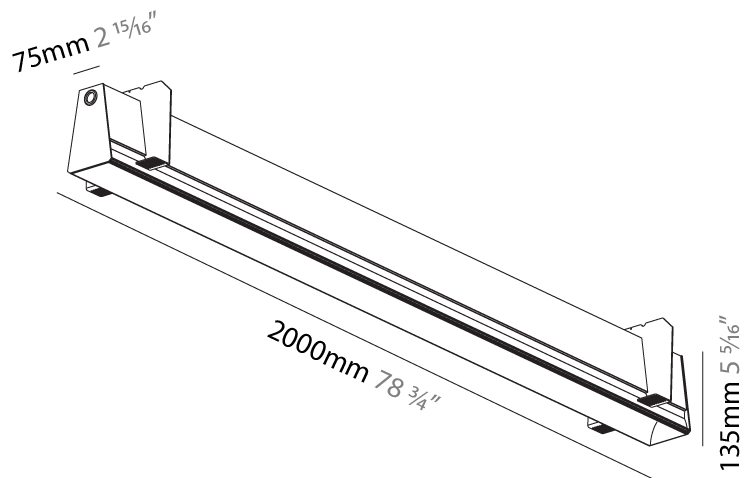

PHYSICAL

Shape: Rectangle
Length (mm): 2000
Length (in): 78 3/4
Width (mm): 75
Width (in): 2 15/16
Height (mm): 135
Height (in): 5 5/16
Ceiling Thickness (mm): 10 / 12.5 / 15
Ceiling Thickness (in): 3/8 or 1/2 or 9/16
Min. Recessing Depth (mm): 170
Min. Recessing Depth (in): 6 11/16
Light Distribution: Direct
Weight (kg): 7.728
Weight (lbs): 17.04
Diffuser: PMMA - Opal
Fixture Finish: SSR / BKV / CWI / CRY / HAB / UFT / ITA / RUA / FTG / MYG / LOD / PUS / FRO / FUP / KIA / POP / BLS / SPG / MEY / GOH / GUM / CHC / COM / ABZ / JAG / OBR / MOS / ROR
Fixture Material: Aluminum
Cut-out Measurements: 2010mm / 79 1/8" x 92mm / 3 5/8"
Upon Request: Unique Sizes Unique Ceiling Thickness

ELECTRICAL

Lamp Type: LED (Zhaga Standard)
Input Wattage (W): 35.4
Total Output Wattage (W): 28 / 22.8 (3500K)
Dimming: 0-10V Dimming / Phase Dimming (120Vac Only)
Driver Included: Yes
Driver Location: Integrated
Driver Type: Constant Current - 120 / 277Vac
Driver Class: Class 2
Input Voltage (V): 120 - 277
Constant Current (MA): 350 / 700 (3500K)

LED

Color Temperature (°K): 3000 / 3500 / 4000
Max. Delivered Lumen (lm): 2400 / 2479 / 2530
CRI: >90 CRI
Lamp Life (hrs): 50000
Upon Request: Special Color Temperature RGB-W Tunable White CRI (no minimum qty) price increase + longer lead time

OPTICAL

RATINGS AND CERTIFICATIONS

Certified By: Certified for North American Standards
IP rating: IP20