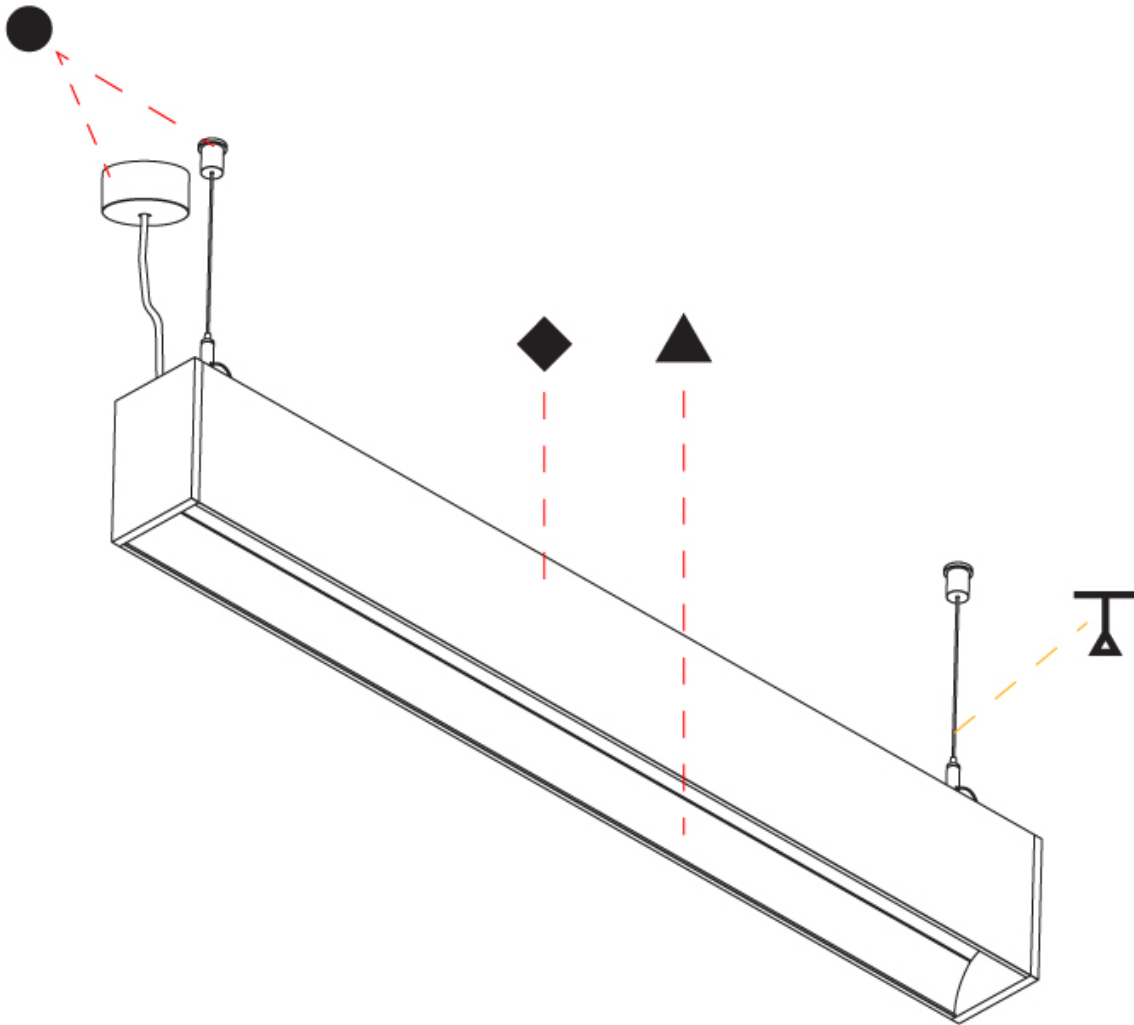

GROOVE SQUARE SUSPENSION

A30812-

PROJECT
TYPE
SPECIFIER
QUANTITY
DATE

A