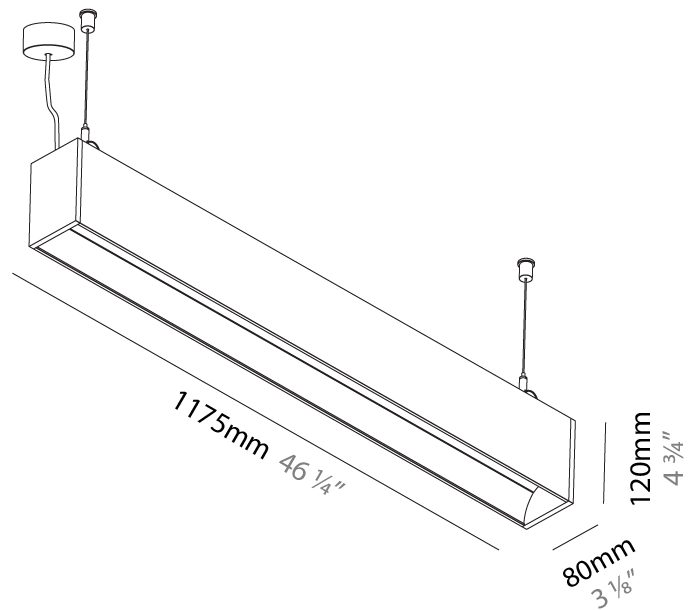

GENERAL

Series: Groove
Subseries: Groove Square
Brand: Prolight
Division: Architectural
Mounting Type: Suspension
Mounting Location: Ceiling
Subcategory: Profile

PHYSICAL

Shape: Rectangle
Length (mm): 1175
Length (in): 46 1/4
Width (mm): 80
Width (in): 3 1/8
Height (mm): 120
Height (in): 4 3/4
Max. Overall Height (mm): 2120
Max. Overall Height (in): 83 7/16
Light Distribution: Direct
Weight (kg): 5.595
Weight (lbs): 12.334
Diffuser: PMMA - Opal
Fixture Finish: ANA / SSR / BKV / CWI / CRY / HAB / MSR / UFT / ITA / RUA / OGR / FTG / MYG / RWR / LOD / PUS / FRO / FUP / KIA / POP / BLS / SPG / MEY / GOH / GUM / CHC / COM / ABZ / JAG / OBR / MOS / ROR
Fixture Material: Aluminum
Cable Details: 2000mm or 4000mm Transparent Cable
Upon Request: Cable colour - White / Black / Orange / Red

ELECTRICAL

Lamp Type: LED (Zhaga Standard)
Input Wattage (W): 20.2
Total Output Wattage (W): 16 / 12.8 (3500K)
Dimming: 0-10V Dimming / Phase Dimming (120Vac Only)
Driver Included: Yes
Driver Location: Integrated
Driver Type: Constant Current - 120 / 277Vac
Driver Class: Class 2
Input Voltage (V): 120 - 277
Constant Current (MA): 350 / 400 (3500K)

LED

Color Temperature (°K): 3000 / 3500 / 4000
Max. Delivered Lumen (lm): 1370 / 1421 / 1450
CRI: >90 CRI
Lamp Life (hrs): 50000

OPTICAL

RATINGS AND CERTIFICATIONS

Certified By: Certified for North American Standards
IP rating: IP20