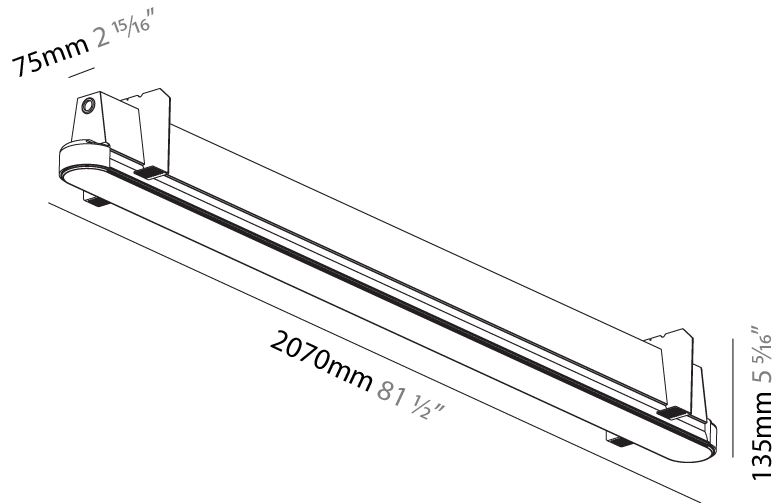

PHYSICAL

Shape: Oblong
Length (mm): 2070
Length (in): 81 1/2
Width (mm): 75
Width (in): 2 15/16
Height (mm): 135
Height (in): 5 5/16
Ceiling Thickness (mm): 10 / 12.5 / 15
Ceiling Thickness (in): 3/8 or 1/2 or 9/16
Min. Recessing Depth (mm): 170
Min. Recessing Depth (in): 6 11/16
Light Distribution: Direct
Weight (kg): 15.71
Weight (lbs): 17.73
Installation Requirement: Ceiling Thickness: 10mm / 12mm / 15mm
Diffuser: PMMA - Opal
Fixture Finish: SSR / BKV / CWI / CRY / HAB / UFT / ITA / RUA / FTG / MYG / LOD / PUS / FRO / FUP / KIA / POP / BLS / SPG / MEY / GOH / GUM / CHC / COM / ABZ / JAG / OBR / MOS / ROR
Fixture Material: Aluminum
Cut-out Measurements: 2088mm / 82 3/16" x 92mm / 3 5/8"
Upon Request: Unique Sizes Unique Ceiling Thickness

ELECTRICAL

Lamp Type: LED (Zhaga Standard)
Input Wattage (W): 35.4
Total Output Wattage (W): 28 / 22.4 (3500K)
Dimming: 0-10V Dimming / Phase Dimming (120Vac Only)
Driver Included: Yes
Driver Location: Integrated
Driver Type: Constant Current - 120 / 277Vac
Driver Class: Class 2
Input Voltage (V): 120 - 277
Constant Current (MA): 350 / 700 (3500K)

LED

Color Temperature (°K): 3000 / 3500 / 4000
Max. Delivered Lumen (lm): 2400 / 2479 / 2530
CRI: >90 CRI
Lamp Life (hrs): 50000
Upon Request: Special Color Temperature RGB-W Tunable White CRI (no minimum qty) price increase + longer lead time

OPTICAL

RATINGS AND CERTIFICATIONS

Certified By: Certified for North American Standards
IP rating: IP20