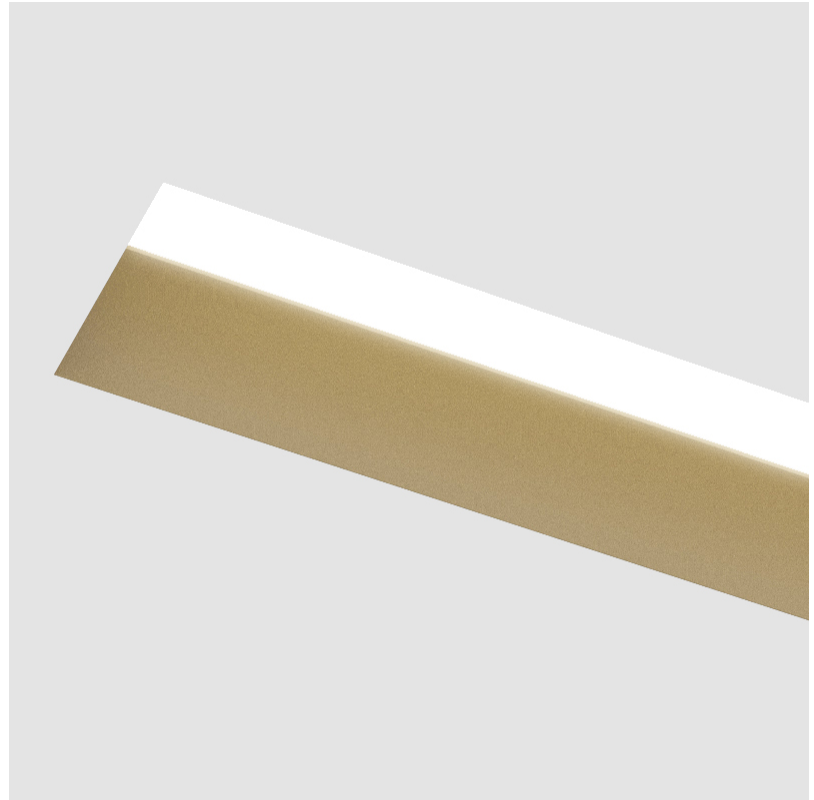

PHYSICAL

Shape: Rectangle
Length (mm): 2000
Length (in): 78 3/4
Width (mm): 75
Width (in): 2 15/16
Height (mm): 135
Height (in): 5 5/16
Ceiling Thickness (mm): 10 / 12.5 / 15
Ceiling Thickness (in): 3/8 or 1/2 or 9/16
Min. Recessing Depth (mm): 170
Min. Recessing Depth (in): 6 11/16
Light Distribution: Direct
Weight (kg): 7.728
Weight (lbs): 17.04
Diffuser: PMMA - Opal
Fixture Finish: SSR / BKV / CWI / CRY / HAB / UFT / ITA / RUA / FTG / MYG / LOD / PUS / FRO / FUP / KIA / POP / BLS / SPG / MEY / GOH / GUM / CHC / COM / ABZ / JAG / OBR / MOS / ROR
Fixture Material: Aluminum
Cut-out Measurements: 2010mm / 79 1/8" x 92mm / 3 5/8"
Upon Request: Unique Sizes Unique Ceiling Thickness

ELECTRICAL

Lamp Type: LED (Zhaga Standard)
Input Wattage (W): 35.4
Total Output Wattage (W): 28 / 22.8 (3500K)
Dimming: 0-10V Dimming / Phase Dimming (120Vac Only)
Driver Included: Yes
Driver Location: Integrated
Driver Type: Constant Current - 120 / 277Vac
Driver Class: Class 2
Input Voltage (V): 120 - 277
Constant Current (MA): 350 / 700 (3500K)

LED

Color Temperature (°K): 3000 / 3500 / 4000
Max. Delivered Lumen (lm): 2400 / 2479 / 2530
CRI: >90 CRI
Lamp Life (hrs): 50000
Upon Request: Special Color Temperature RGB-W Tunable White CRI (no minimum qty) price increase + longer lead time

OPTICAL

RATINGS AND CERTIFICATIONS

Certified By: Certified for North American Standards
IP rating: IP20