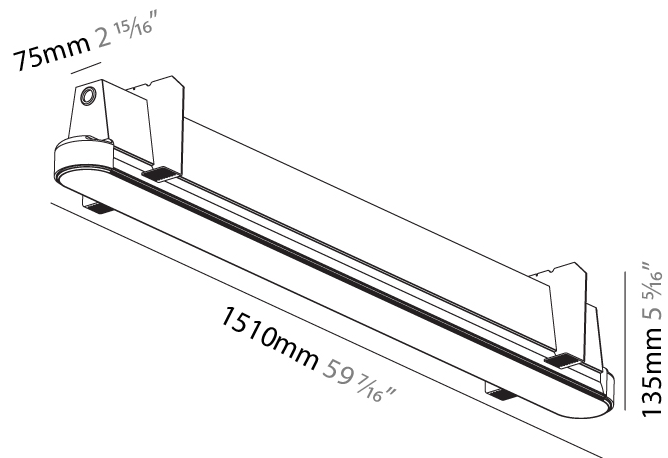

PHYSICAL

Shape: Oblong
Length (mm): 1510
Length (in): 59 7/16
Width (mm): 75
Width (in): 2 15/16
Height (mm): 135
Height (in): 5 5/16
Ceiling Thickness (mm): 10 / 12.5 / 15
Ceiling Thickness (in): 3/8 or 1/2 or 9/16
Min. Recessing Depth (mm): 170
Min. Recessing Depth (in): 6 11/16
Light Distribution: Direct
Weight (kg): 5.949
Weight (lbs): 13.09
Installation Requirement: Ceiling Thickness: 10mm / 12mm / 15mm
Diffuser: PMMA - Opal
Fixture Finish: SSR / BKV / CWI / CRY / HAB / UFT / ITA / RUA / FTG / MYG / LOD / PUS / FRO / FUP / KIA / POP / BLS / SPG / MEY / GOH / GUM / CHC / COM / ABZ / JAG / OBR / MOS / ROR
Fixture Material: Aluminum
Cut-out Measurements: 1528mm / 60 3/16" x 92mm / 3 5/8"
Upon Request: Unique Sizes Unique Ceiling Thickness

ELECTRICAL

Lamp Type: LED (Zhaga Standard)
Input Wattage (W): 25.3
Total Output Wattage (W): 20 / 16 (3500K)
Dimming: 0-10V Dimming / Phase Dimming (120Vac Only)
Driver Included: Yes
Driver Location: Integrated
Driver Type: Constant Current - 120 / 277Vac
Driver Class: Class 2
Input Voltage (V): 120 - 277
Constant Current (MA): 350 / 500 (3500K)

LED

Color Temperature (°K): 3000 / 3500 / 4000
Max. Delivered Lumen (lm): 1710 / 1774 / 1810
CRI: >90 CRI
Lamp Life (hrs): 50000
Upon Request: Special Color Temperature RGB-W Tunable White CRI (no minimum qty) price increase + longer lead time

OPTICAL

RATINGS AND CERTIFICATIONS

Certified By: Certified for North American Standards
IP rating: IP20