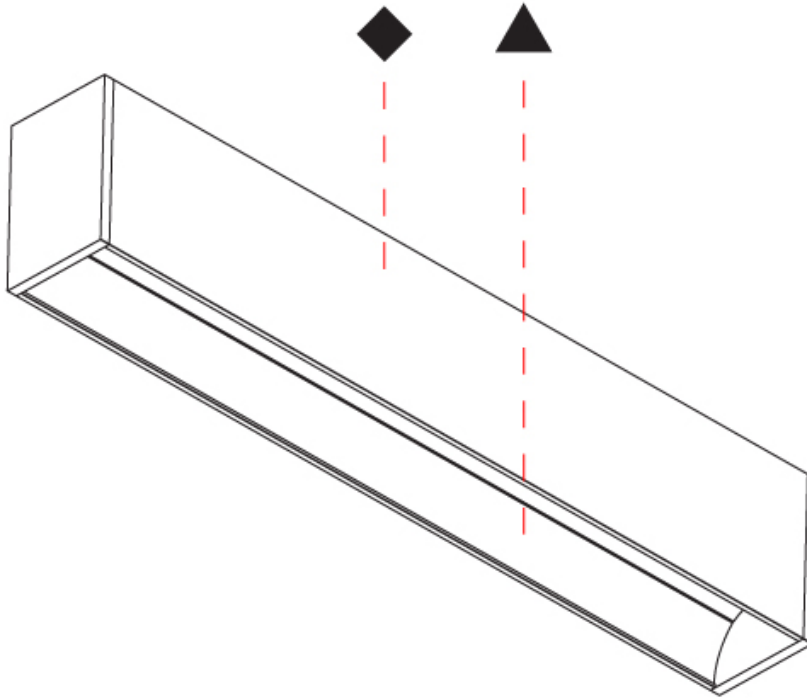

GROOVE SQUARE SURFACE

A3D128-

PROJECT	_____
TYPE	_____
SPECIFIER	_____
QUANTITY	_____
DATE	_____